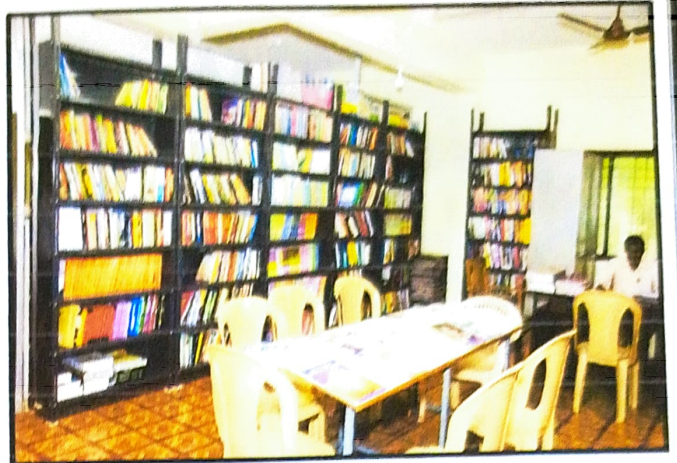

COLLEGE LIBRARY

- ✓ College Library is on second floor room no.
- ✓ Total Area: 323.4 sqft